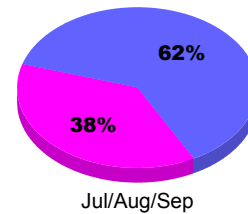

Gender Comparison 2011-2012

Jul/Aug/Sep

Legend: Male (Blue), Female (Magenta)